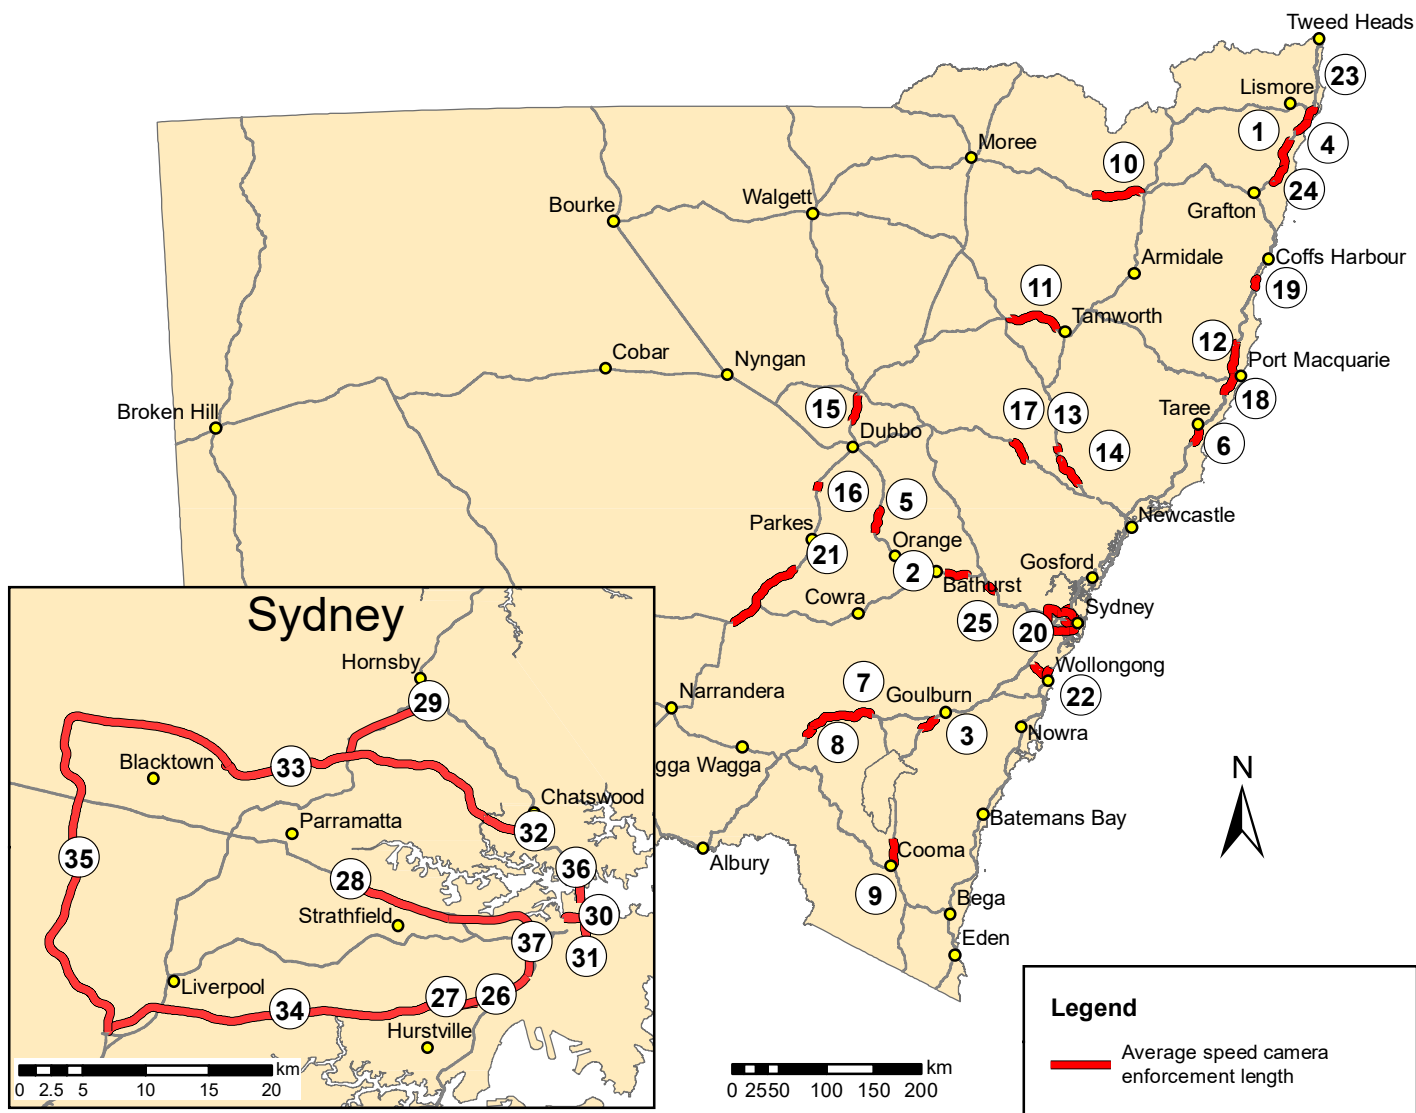

NSW Average Speed Camera Enforcement Lengths

Number	Road	Section	Approximate Length (km)	Start of Warning Letter Period
1	Pacific Highway	Between Harwood and New Italy	35	31/03/2010
2	Great Western Highway	Between Meadow Flat and Raglan	26	31/05/2010
3	Federal Highway	Between Goulburn and Collector	20	30/05/2011
4	Blackwall Drive (formerly Pacific Highway)	Between Woodburn and Wardell	18	28/06/2011
5	Mitchell Highway	Between Molong and Cundumbul	28	5/08/2011
6	Pacific Highway	Between Nabiac and Taree	17	5/08/2011
7	Hume Highway	Between Coolac and Yass	72	26/08/2011
8	Hume Highway	Between Gundagai and Coolac	16	26/08/2011
9	Monaro Highway	Between Bredbo and Cooma	28	17/09/2011
10	Gwydir Highway	Between Glen Innes and Inverell	57	25/10/2011
11	Oxley Highway	Between Gunnedah and Tamworth	60	30/11/2011
12	Pacific Highway	Between Port Macquarie and Kempsey	36	14/12/2011
13	New England Highway	Between Muswellbrook and Aberdeen	7	16/12/2011
14	New England Highway	Between Singleton and Muswellbrook	36	20/12/2011
15	Newell Highway	Between Eumungerie and Gilgandra	30	22/12/2011
16	Newell Highway	Between Peak Hill and Tomingley	10	22/12/2011
17	Golden Highway	Between Sandy Hollow and Merriwa	28	1/03/2012
18	Pacific Highway	Between Kew and Port Macquarie	15	17/08/2012
19	Pacific Highway	Between Urunga and Valla	13	29/09/2012
20	Picton Road	Between Wilton and Mt Keira	17	17/10/2012
21	Newell Highway	Between Forbes and West Wyalong	94	22/03/2013
22	Mount Ousley Road	Between Bulli and Gwynneville	15	28/01/2014
23	Pacific Highway	Between Ballina and Wardell	16	5/02/2014
24	Pacific Highway / Blackwall Drive	Between Tyndale and Harwood	21	5/02/2014
25	Great Western Highway	Between Mount Victoria and Lithgow	11	19/01/2015
26	WestConnex M8	Between St Peters and Kingsgrove	9	18/08/2020
27	M5 East Tunnel	Between Arncliffe and Kingsgrove	4	13/10/2020
28	WestConnex M4	Between Ashfield and Lidcombe	7	30/10/2020
29	NorthConnex	Between West Pennant Hills and Wahroonga	9	27/11/2020
30	Cross City Tunnel	Between Sydney and Darlinghurst	2	-
31	Eastern Distributor	Between Zetland and Sydney	6	-
32	Lane Cove Tunnel	Between Artarmon and Lane Cove North	4	-
33	M2 Motorway	Between Lane Cove North and Baulkham Hills	20	-
34	M5 Motorway	Between Kingsgrove and Casula	23	-
35	M7 Motorway	Between Baulkham Hills and Prestons	40	-
36	Sydney Harbour Tunnel	Between Sydney and North Sydney	1	-
37	WestConnex M4 - M5 Link	Between Ashfield and St Peters	10	-